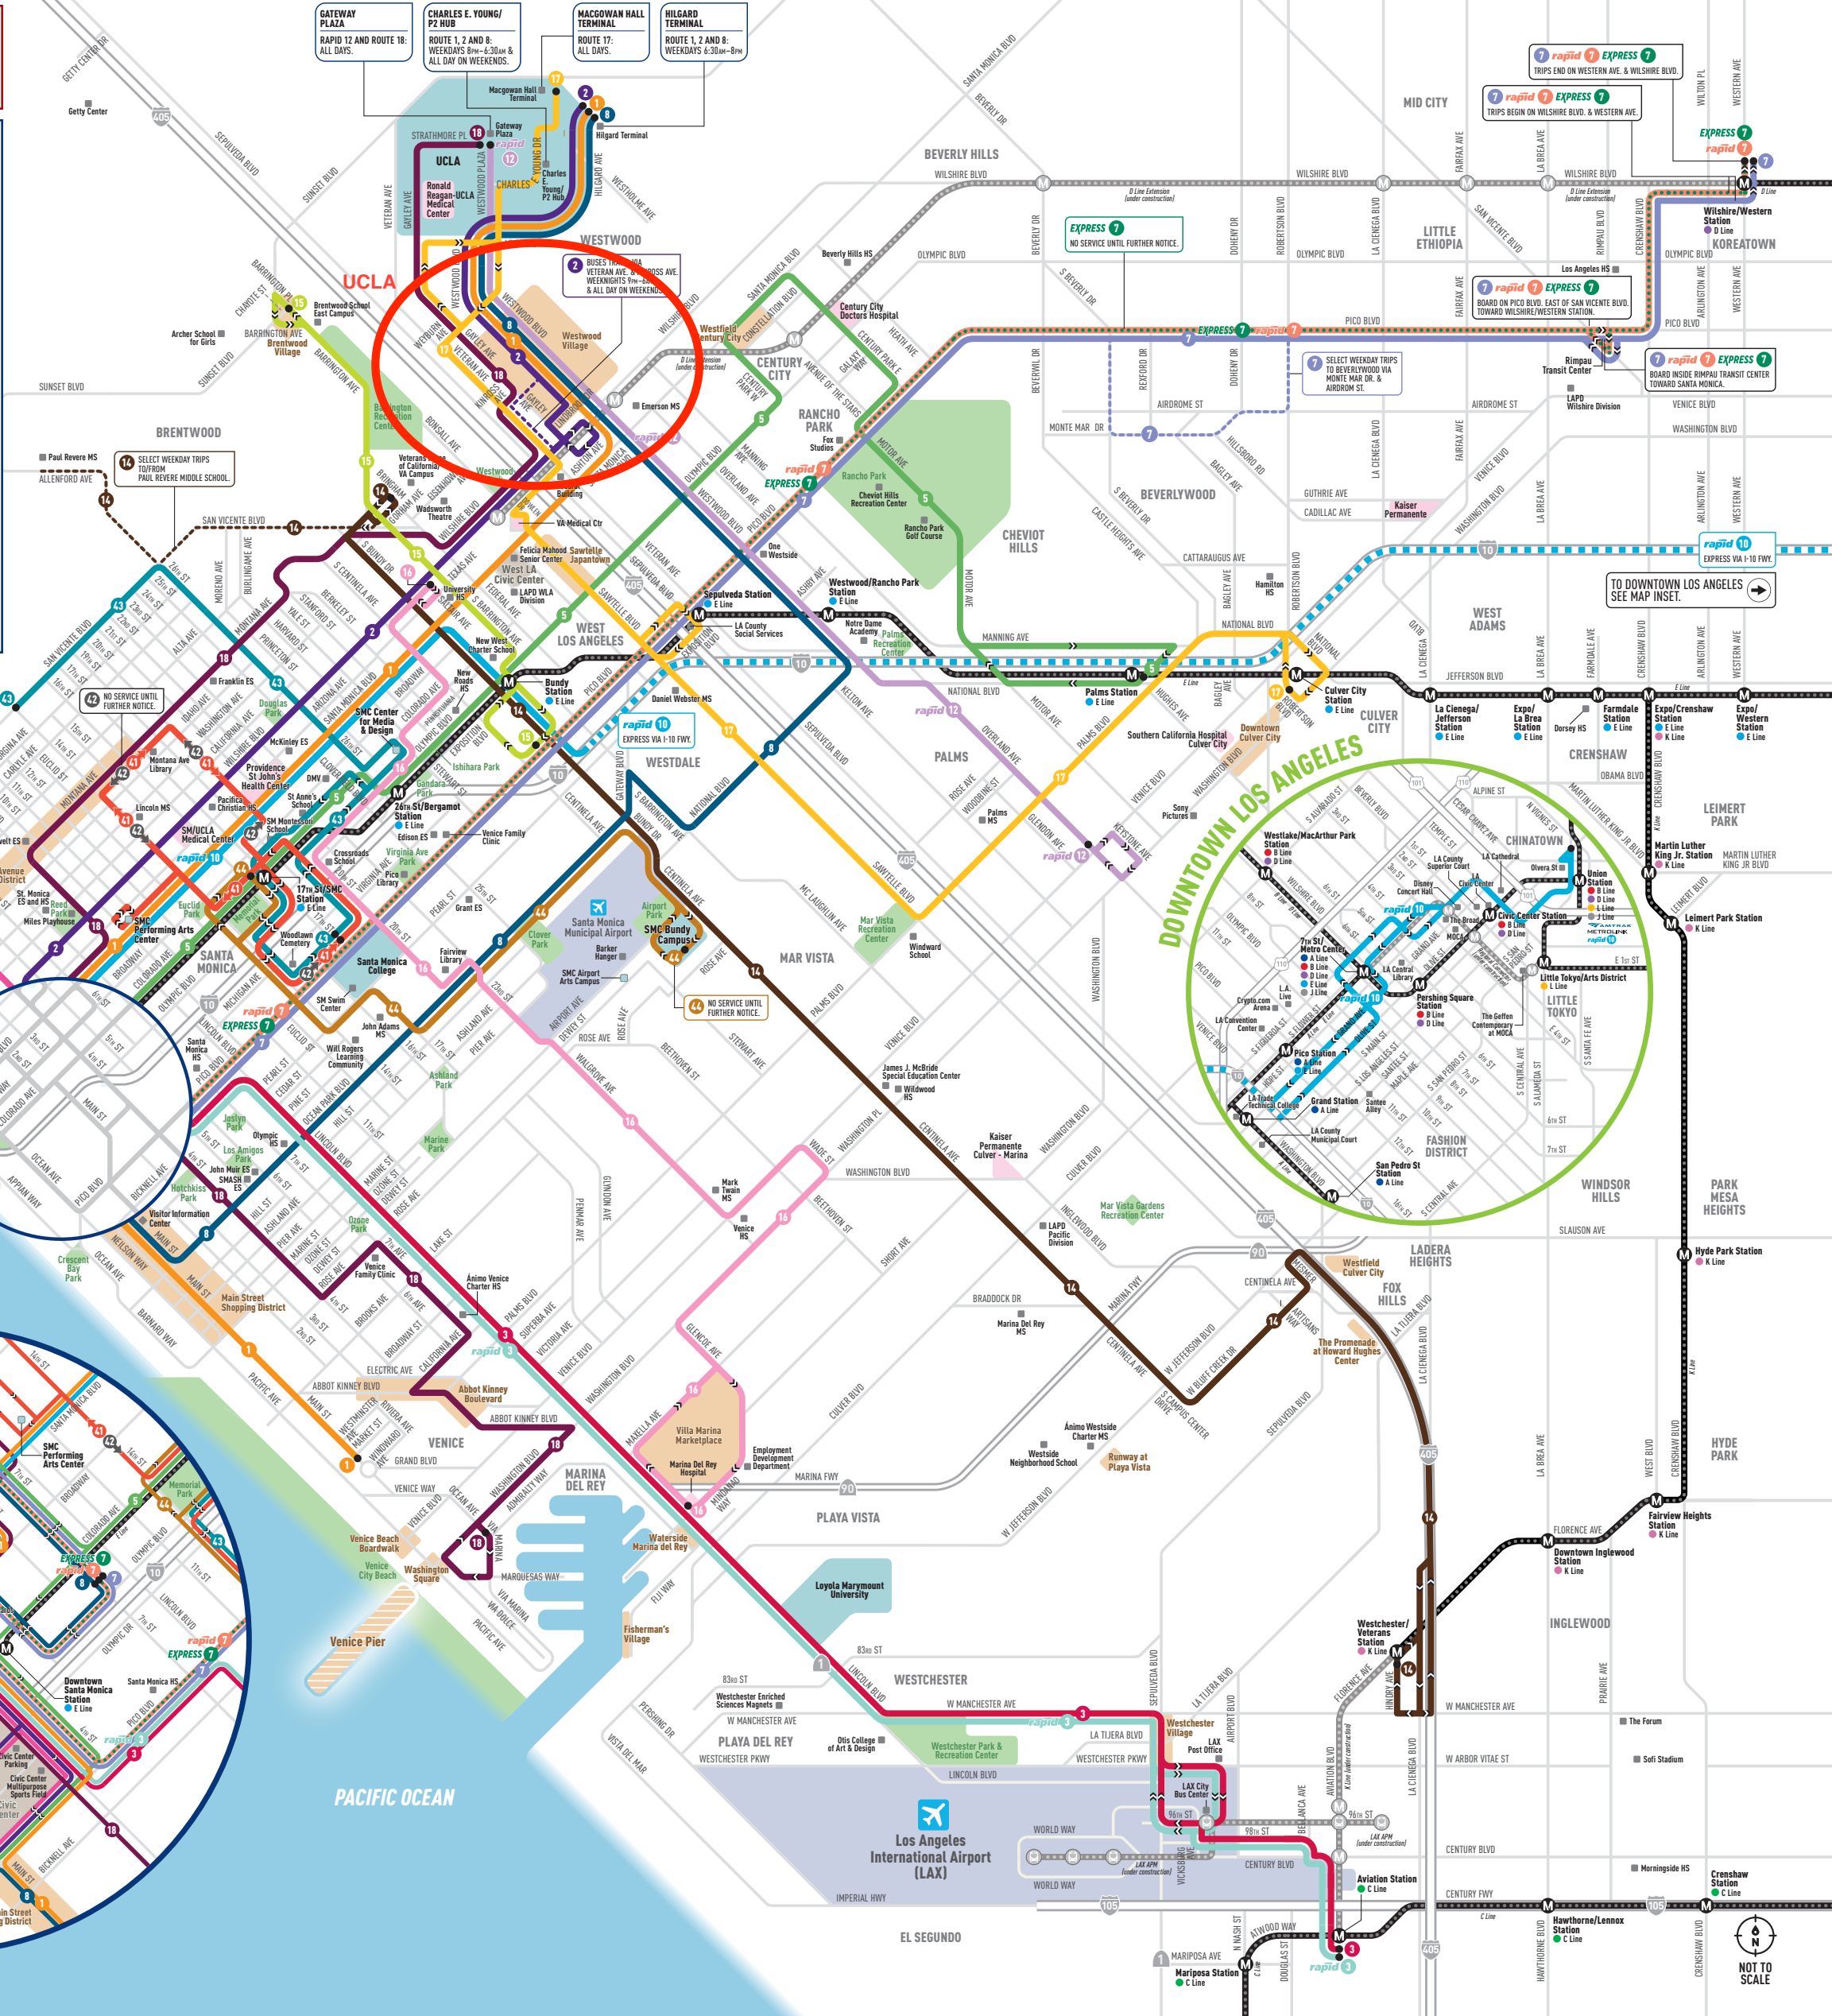

IMPORTANT | IMPORTANTE
NO SERVICE UNTIL FURTHER NOTICE
FUERA DE SERVICIO HASTA NUEVO AVISO
EXPRESS 7

LEGEND | LEYENDA

BIG BLUE BUS ROUTES | RUTAS DE BIG BLUE BUS

1 MAIN ST & SANTA MONICA BLVD	rapid 10 DOWNTOWN LOS ANGELES FREEWAY EXPRESS *
2 WILSHIRE BLVD	rapid 12 OCEAN PARK BLVD & UCLA/WESTWOOD
3 LINCOLN BLVD	rapid 14 CENTINELA AVE & BUNDY DR
rapid 5 LINCOLN BLVD RAPID *	rapid 15 BARRINGTON AVE *
5 OLYMPIC BLVD - CENTURY CITY *	rapid 16 MARINA DEL REY - WILSHIRE BLVD/BUNDY DR *
6 PICO BLVD	rapid 17 PALMS - VA MEDICAL CENTER - UCLA
rapid 7 PICO BLVD RAPID *	rapid 18 MARINA DEL REY - ABBOT KINNEY - UCLA
EXPRESS 7 PICO BLVD EXPRESS *	rapid 41 SMC - 17th ST STATION - MONTANA 41 CLOCKWISE *
rapid 7 & EXPRESS 7 USE SAME ROUTE	rapid 42 SMC - 17th ST STATION - MONTANA 42 COUNTERCLOCKWISE *
8 OCEAN PARK BLVD & UCLA/WESTWOOD	rapid 43 SAN VICENTE BLVD - 26th ST - SMC *
9 PACIFIC PALISADES	rapid 44 OCEAN PARK - SMC - 17th ST STATION *

OTHER SYMBOLS | OTROS SIMBOLOS

M METRO RAIL STATION	P PARK
F FUTURE METRO RAIL STATION	A AIRPORT
U UNIVERSITY/COLLEGE	H HOSPITAL/MEDICAL CENTER
LA LAX AUTOMATED PEOPLE MOVER (APM)	S SHOPPING/COMMERCIAL AREA
R RAIL LINE	C CIVIC CENTER
F FUTURE RAIL LINE	U UNIVERSITY/COLLEGE
T TERMINUS	U UNIVERSITY/COLLEGE
F FREIGHTWAY SERVICE	H HOSPITAL/MEDICAL CENTER
S SELECT TRIPS ONLY	S SHOPPING/COMMERCIAL AREA
P POINT OF INTEREST	C CIVIC CENTER

*** MONDAY-FRIDAY SERVICE ONLY**
 Servicio sólo de lunes a viernes

RAPID & EXPRESS ROUTES: LIMITED STOP SERVICE
 Ruta Rapid y Express: Servicio de paradas de limitadas

DOWNTOWN SANTA MONICA

FOR DOWNTOWN SANTA MONICA SEE MAP INSET.

DOWNTOWN LOS ANGELES

SYSTEM MAP

bigbluebus.com | 310.451.5444 | EFFECTIVE JANUARY 15, 2023

big blue bus